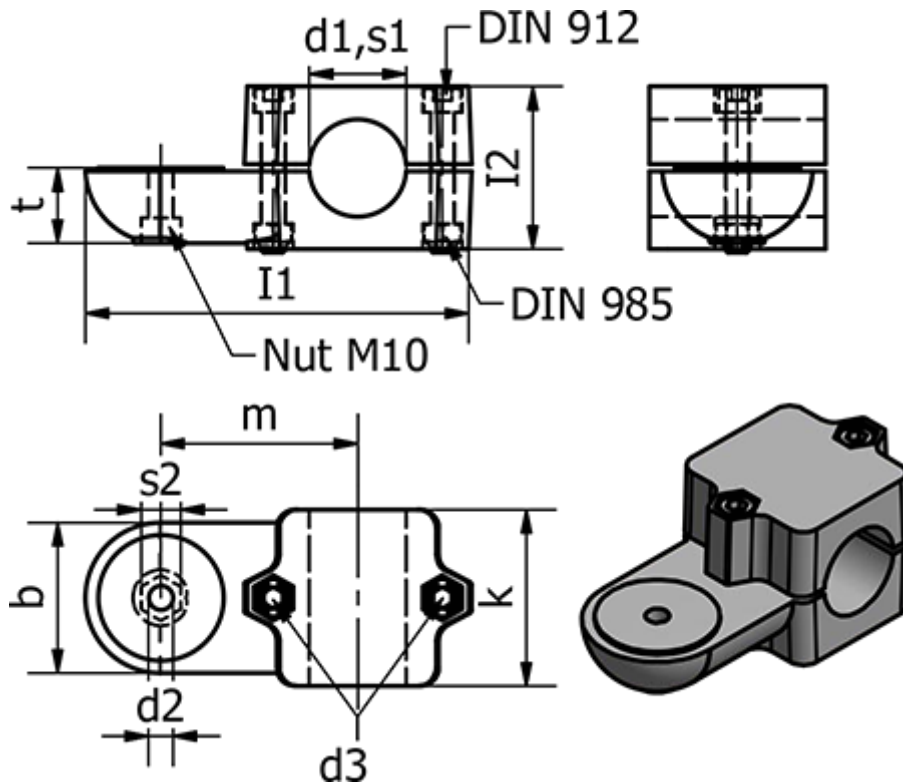

Article number: 20279B50OZ2SW

Description: E+G Swivel clamp connector - GN 279-B50-OZ-2-SW

## Measures

b	= 65	k	= 76
Clamping kit for d3	= -	m	= 85
d1	= B50	s1	= -
d2	= 10.5	s2	= 17
d3	= M10	t	= 35
d4	= M10	Weight (g)	= 820
I1	= 166.5		
I2	= 70		